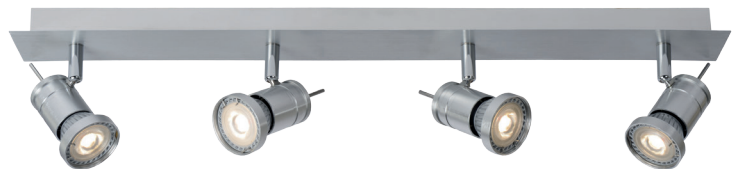

Spot **TWINNY LED**
17990/05/31

- 1x4,5W/GU10/LED/3000K/320lm/incl.
- H: 11cm/W: 7cm/L: 12cm
- White
- Aluminium
- spare bulb 49000/05/31

17990/10/31

- 2x4,5W/GU10/LED/3000K/2x320lm/incl.
- H: 11cm/W: 7cm/L: 25cm
- White
- Aluminium
- spare bulb 49000/05/31

17990/20/31

- 4x4,5W/GU10/LED/3000K/4x320lm/incl.
- H: 11cm/W: 7cm/L: 63cm
- White
- Aluminium
- spare bulb 49000/05/31

Spot **TWINNY LED**
17990/05/12

- 1x4,5W/GU10/LED/3000K/320lm/incl.
- H: 11cm/W: 7cm/L: 12cm
- Satin chrome
- Aluminium
- spare bulb 49000/05/36

17990/10/12

- 2x4,5W/GU10/LED/3000K/2x320lm/incl.
- H: 11cm/W: 7cm/L: 25cm
- Satin chrome
- Aluminium
- spare bulb 49000/05/36

17990/15/12

- 3x4,5W/GU10/LED/3000K/3x320lm/incl.
- H: 11cm/W: 7cm/L: 45cm
- Satin chrome
- Aluminium
- spare bulb 49000/05/36

49000/05/36

17990/19/12

- 4x4,5W/GU10/LED/3000K/4x320lm/incl.
- H: 11cm/W: 25cm/L: 25cm
- Satin chrome
- Aluminium
- spare bulb 49000/05/36

17990/20/12

- 4x4,5W/GU10/LED/3000K/4x320lm/incl.
- H: 11cm/W: 7cm/L: 63cm
- Satin chrome
- Aluminium
- spare bulb 49000/05/36